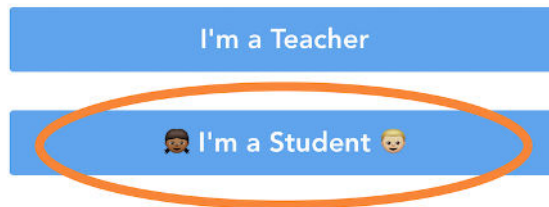

Seesaw Student Sign In Poster

TEACHER INSTRUCTIONS

- **Print page 3** and hang it in your classroom for your students.
- **No other apps needed!** Seesaw has a built-in QR code reader for student sign in.
- **For classroom use only.** Do not send this poster home to parents. Get Parent Invites in Class Settings menu.
- **Do not share on social media.** This QR code is the key to your class.
- **Teachers are always in control.** You approve all new student work before it is added to journals or shared with parents.

This QR code is the key
to your class.

Do **not** photograph or
share this code on social
media.

For classroom use only. Do NOT post on social media.

Seesaw

Student Sign In Instructions

Year 6

Open the Seesaw Class app. Or go to <https://app.seesaw.me> on your computer.

Choose "I'm a Student".

Scan this QR Code.

Do not photograph or share this code on social media