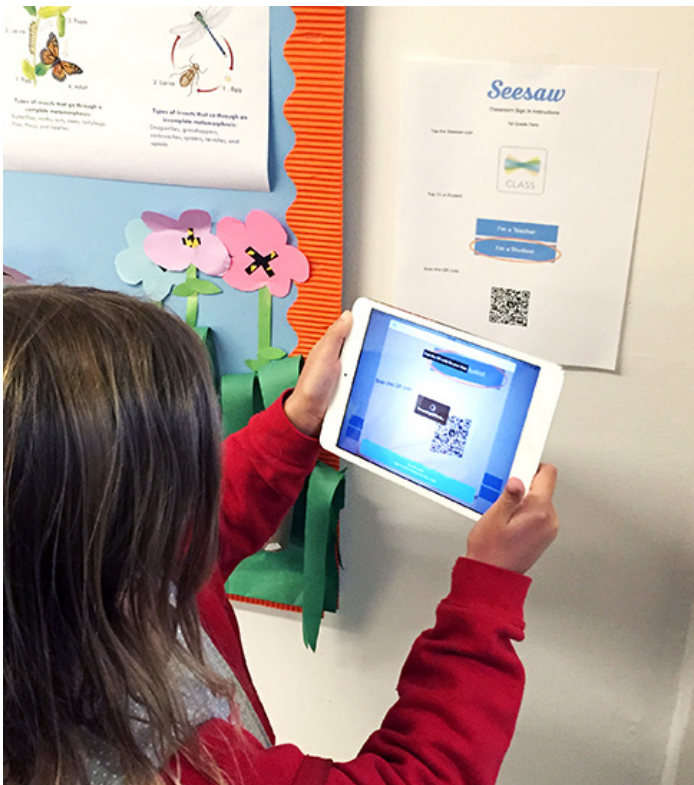

Seesaw Student Sign In Poster

TEACHER INSTRUCTIONS

- **Print page 3** and hang it in your classroom for your students.
- **No other apps needed!** Seesaw has a built-in QR code reader for student sign in.
- **For classroom use only.** Do not send this poster home to parents. Get Parent Invites in Class Settings menu.
- **Do not share on social media.** This QR code is the key to your class.
- **Teachers are always in control.** You approve all new student work before it is added to journals or shared with parents.

This QR code is the key
to your class.

Do **not** photograph or
share this code on social
media.

For classroom use only. Do NOT post on social media.

Seesaw

Student Sign In Instructions

Year 6

Open the Seesaw Class app. Or go to <https://app.seesaw.me> on your computer.

Choose "I'm a Student".

Scan this QR Code.

Do not photograph or share this code on social media