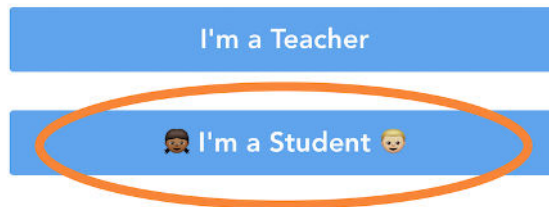

Seesaw Student Sign In Poster

TEACHER INSTRUCTIONS

- **Print page 3** and hang it in your classroom for your students.
- **No other apps needed!** Seesaw has a built-in QR code reader for student sign in.
- **For classroom use only.** Do not send this poster home to parents. Get Parent Invites in Class Settings menu.
- **Do not share on social media.** This QR code is the key to your class.
- **Teachers are always in control.** You approve all new student work before it is added to journals or shared with parents.

This QR code is the key
to your class.

Do **not** photograph or
share this code on social
media.

For classroom use only. Do NOT post on social media.

Seesaw

Student Sign In Instructions

Year 3

Open the Seesaw Class app. Or go to <https://app.seesaw.me> on your computer.

Choose "I'm a Student".

Scan this QR Code.

Do not photograph or share this code on social media