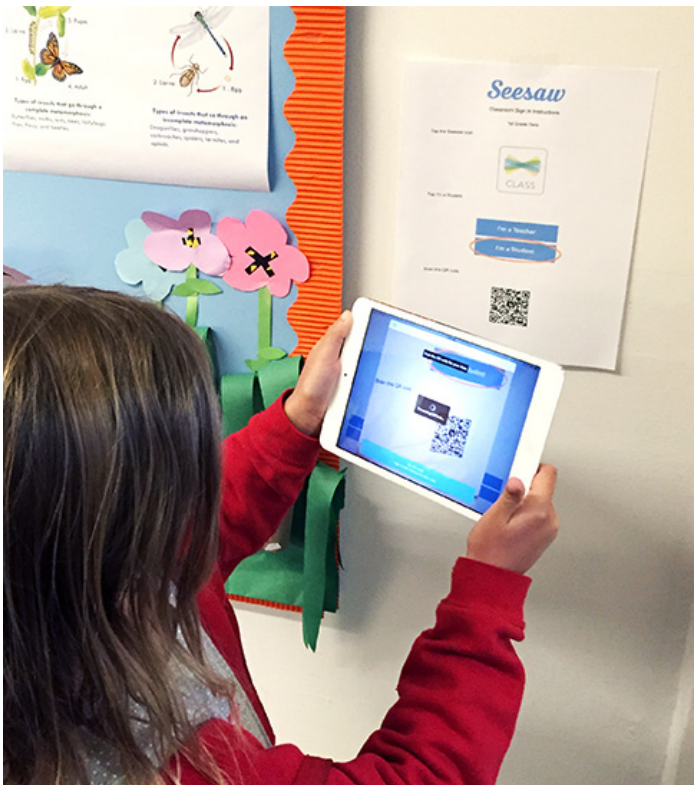

Seesaw Student Sign In Poster

TEACHER INSTRUCTIONS

- **Print page 3** and hang it in your classroom for your students.
- **No other apps needed!** Seesaw has a built-in QR code reader for student sign in.
- **For classroom use only.** Do not send this poster home to parents. Get Parent Invites in Class Settings menu.
- **Do not share on social media.** This QR code is the key to your class.
- **Teachers are always in control.** You approve all new student work before it is added to journals or shared with parents.

This QR code is the key
to your class.

Do **not** photograph or
share this code on social
media.

For classroom use only. Do NOT post on social media.

Seesaw

Student Sign In Instructions

Year 3

Open the Seesaw Class app. Or go to <https://app.seesaw.me> on your computer.

Choose "I'm a Student".

Scan this QR Code.

Do not photograph or share this code on social media